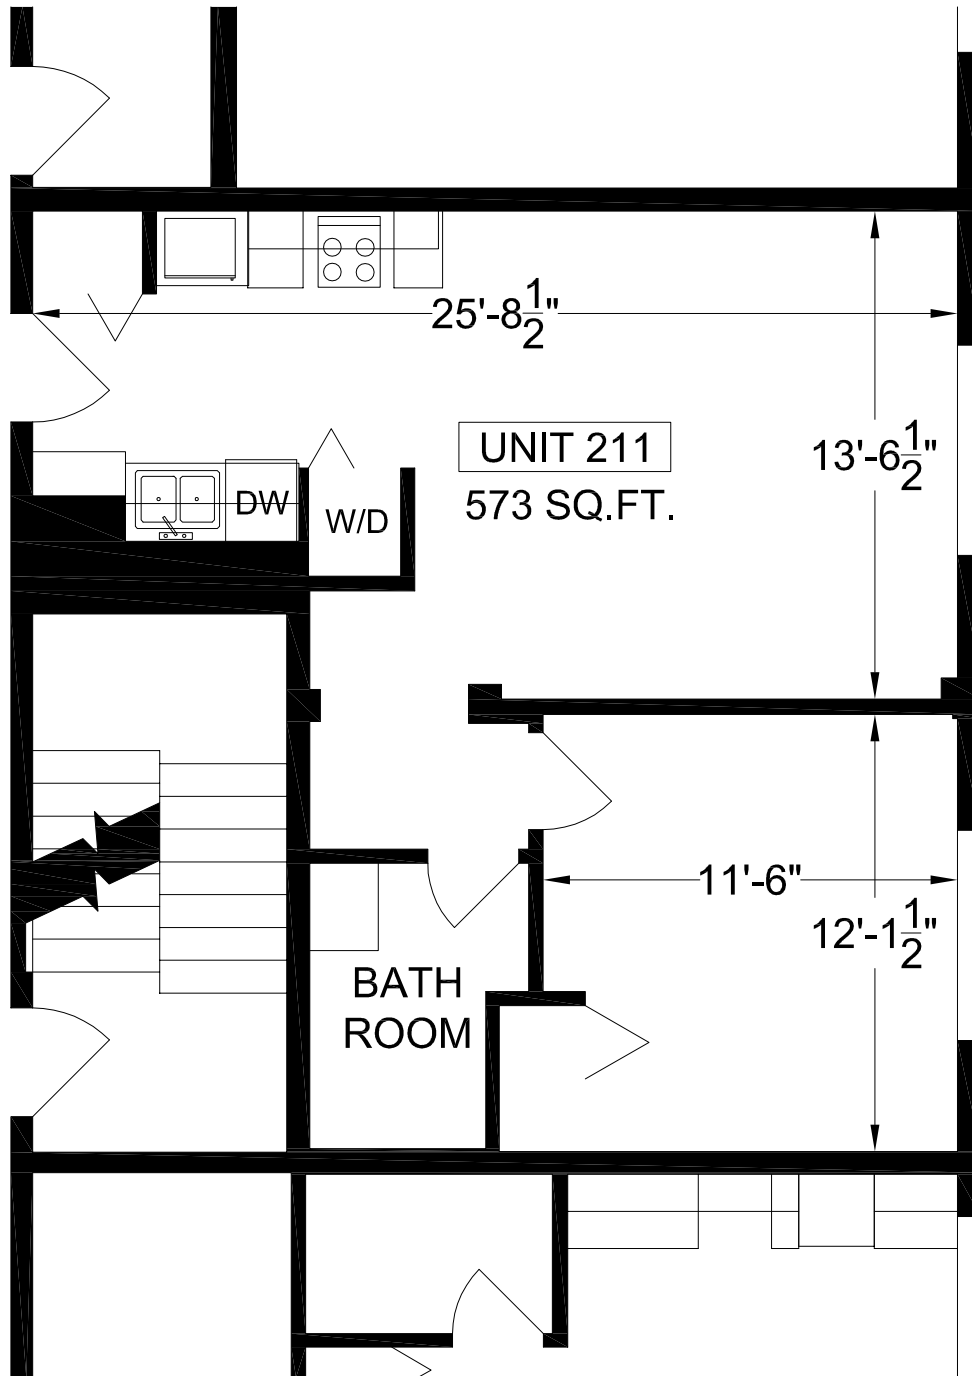

2ND FLOOR
493 BURNSIDE E. ROAD
VICTORIA BC

PREPARED FOR
MIDTOWN MEWS
WAI WING MEW AND
CHEW'S T.V. & STEREO LTD.
493 BURNSIDE RD
VICTORIA BC

M MEASURE MASTERS
VANCOUVER ISLAND - COMMERCIAL
3034 WESTDOWNE ROAD
VICTORIA BC V8R 5G2
TEL 250 472 2653 FAX 250 472 2683